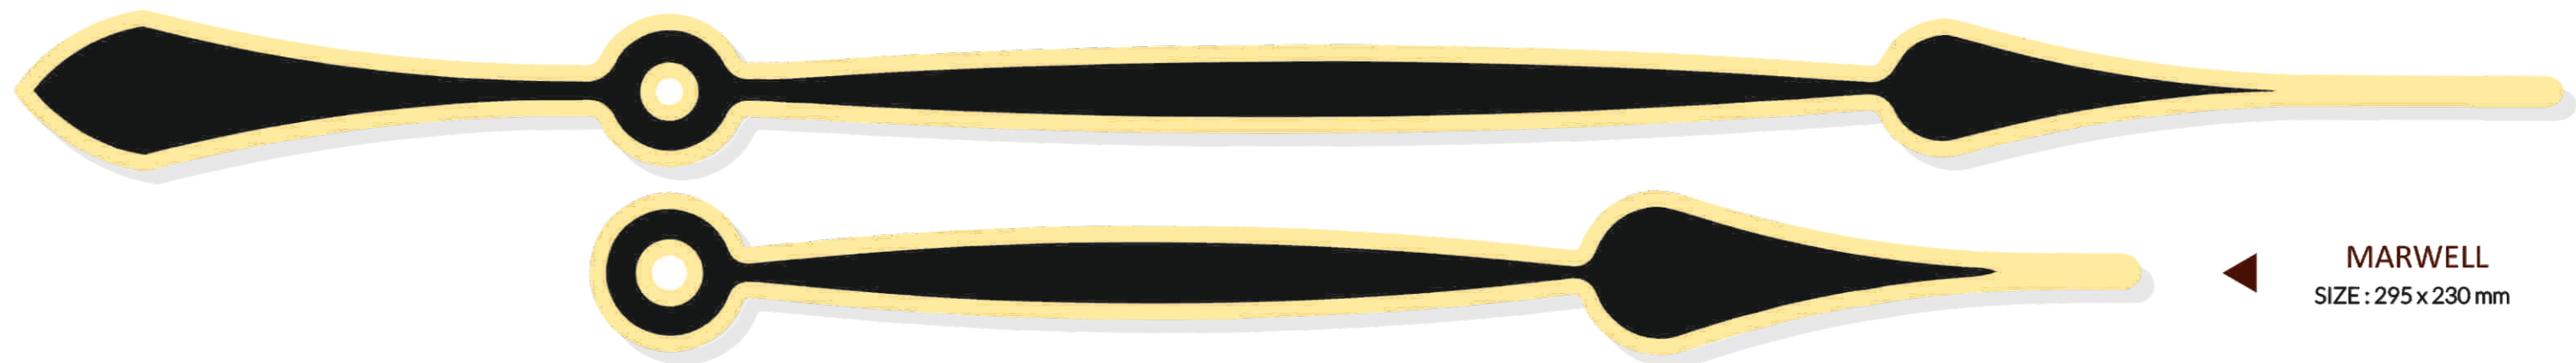

NISHANT

INDUSTRIES

BE VOCAL
SUPPORT LOCAL

— CLOCK HANDS MAKER —

CATALOGUE

SILVER STAR - D
SIZE : 325x235 mm

SILVER STAR - B
SIZE : 290x210 mm

SILVER STAR - C
SIZE : 310x220 mm

SILVER STAR - A
SIZE : 260x190 mm

▲ MARWELL
SIZE : 295 x 230 mm

▲ SIKON - A
SIZE : 250 x 190 mm

▲ SIKON - B
SIZE : 240 x 180 mm

MARWELL
SIZE : 295 x 230 mm

SIKON - A
SIZE A : 250 x 190 mm

SIKON - B
SIZE A : 240 x 180 mm

- ▶ MATERIAL : ALUMINUM
- ▶ THICKNESS DISRUPTION : 0.3 MM TO 0.4 MM
- ▶ ALL DIMENSION ARE FOR REFERENCE IT MAY BE CHANGED
- ▶ FOR PLACING THE ORDER YOU HAVE TO MENTION PARTICULAR MOVEMENT NAME, HANDS DESIGN AND SUITABLE COLOR.