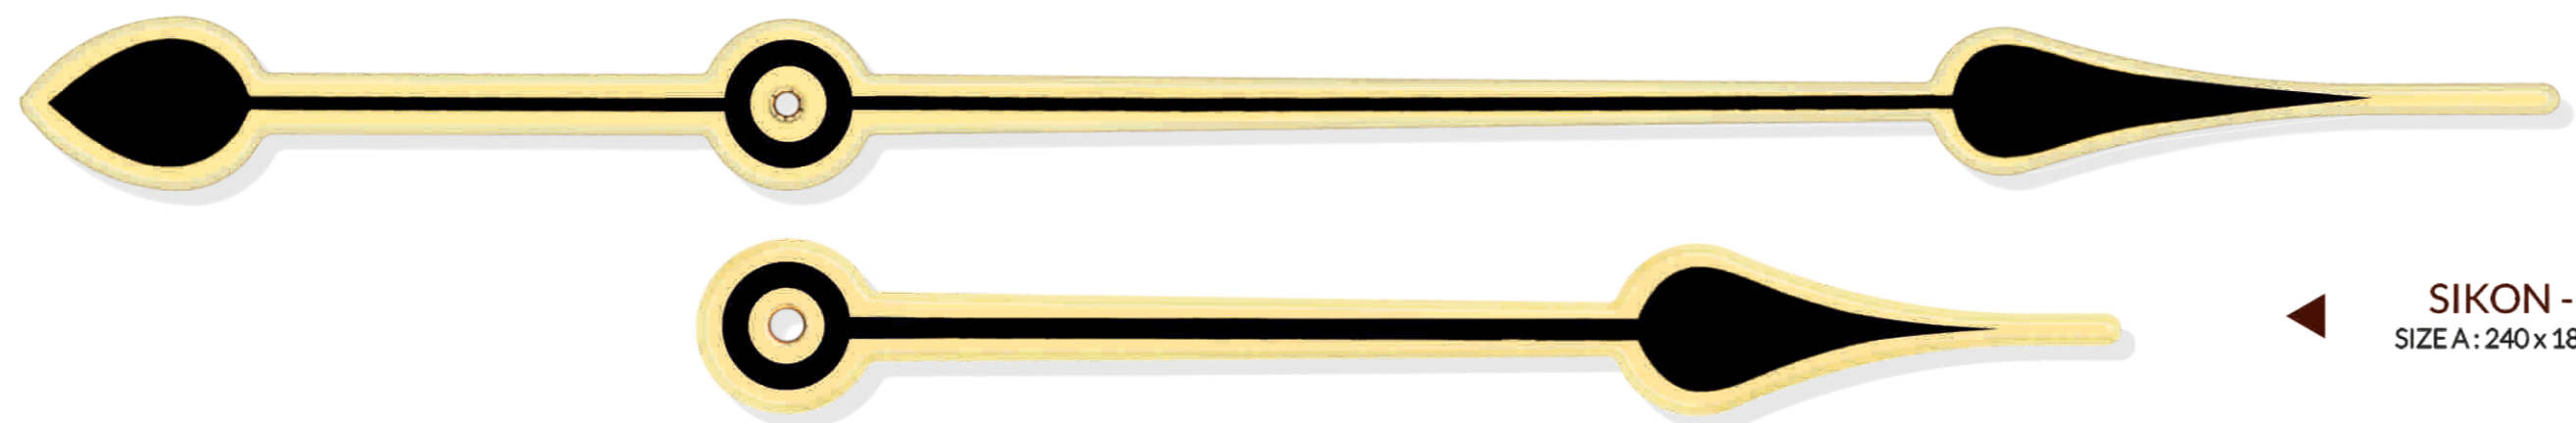

NISHANT

INDUSTRIES

BE VOCAL
SUPPORT LOCAL

— CLOCK HANDS MAKER —

CATALOGUE

SILVER STAR - D
SIZE : 325x235 mm

SILVER STAR - B
SIZE : 290x210 mm

SILVER STAR - C
SIZE : 310x220 mm

SILVER STAR - A
SIZE : 260x190 mm

▲ MARWELL
SIZE : 295 x 230 mm

▲ SIKON - A
SIZE : 250 x 190 mm

▲ SIKON - B
SIZE : 240 x 180 mm

MARWELL
SIZE : 295 x 230 mm

SIKON - A
SIZE A : 250 x 190 mm

SIKON - B
SIZE A : 240 x 180 mm

- ▶ MATERIAL : ALUMINUM
- ▶ THICKNESS DISRUPTION : 0.3 MM TO 0.4 MM
- ▶ ALL DIMENSION ARE FOR REFERENCE IT MAY BE CHANGED
- ▶ FOR PLACING THE ORDER YOU HAVE TO MENTION PARTICULAR MOVEMENT NAME, HANDS DESIGN AND SUITABLE COLOR.