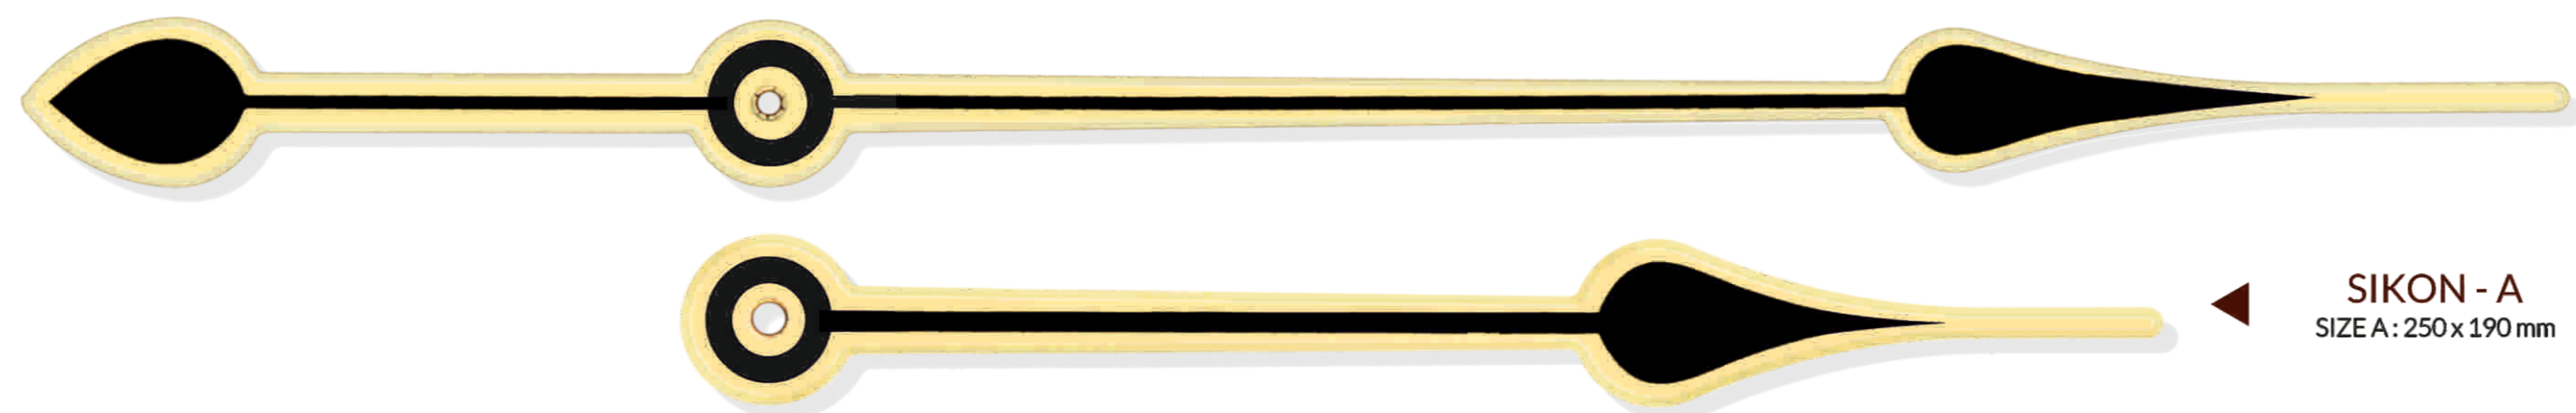

NISHANT

INDUSTRIES

BE VOCAL
SUPPORT LOCAL

— CLOCK HANDS MAKER —

CATALOGUE

SILVER STAR - D
SIZE : 325x235 mm

SILVER STAR - B
SIZE : 290x210 mm

SILVER STAR - C
SIZE : 310x220 mm

SILVER STAR - A
SIZE : 260x190 mm

▲ MARWELL
SIZE : 295 x 230 mm

▲ SIKON - A
SIZE : 250 x 190 mm

▲ SIKON - B
SIZE : 240 x 180 mm

MARWELL
SIZE : 295 x 230 mm

SIKON - A
SIZE A : 250 x 190 mm

SIKON - B
SIZE A : 240 x 180 mm

- ▶ MATERIAL : ALUMINUM
- ▶ THICKNESS DISRUPTION : 0.3 MM TO 0.4 MM
- ▶ ALL DIMENSION ARE FOR REFERENCE IT MAY BE CHANGED
- ▶ FOR PLACING THE ORDER YOU HAVE TO MENTION PARTICULAR MOVEMENT NAME, HANDS DESIGN AND SUITABLE COLOR.